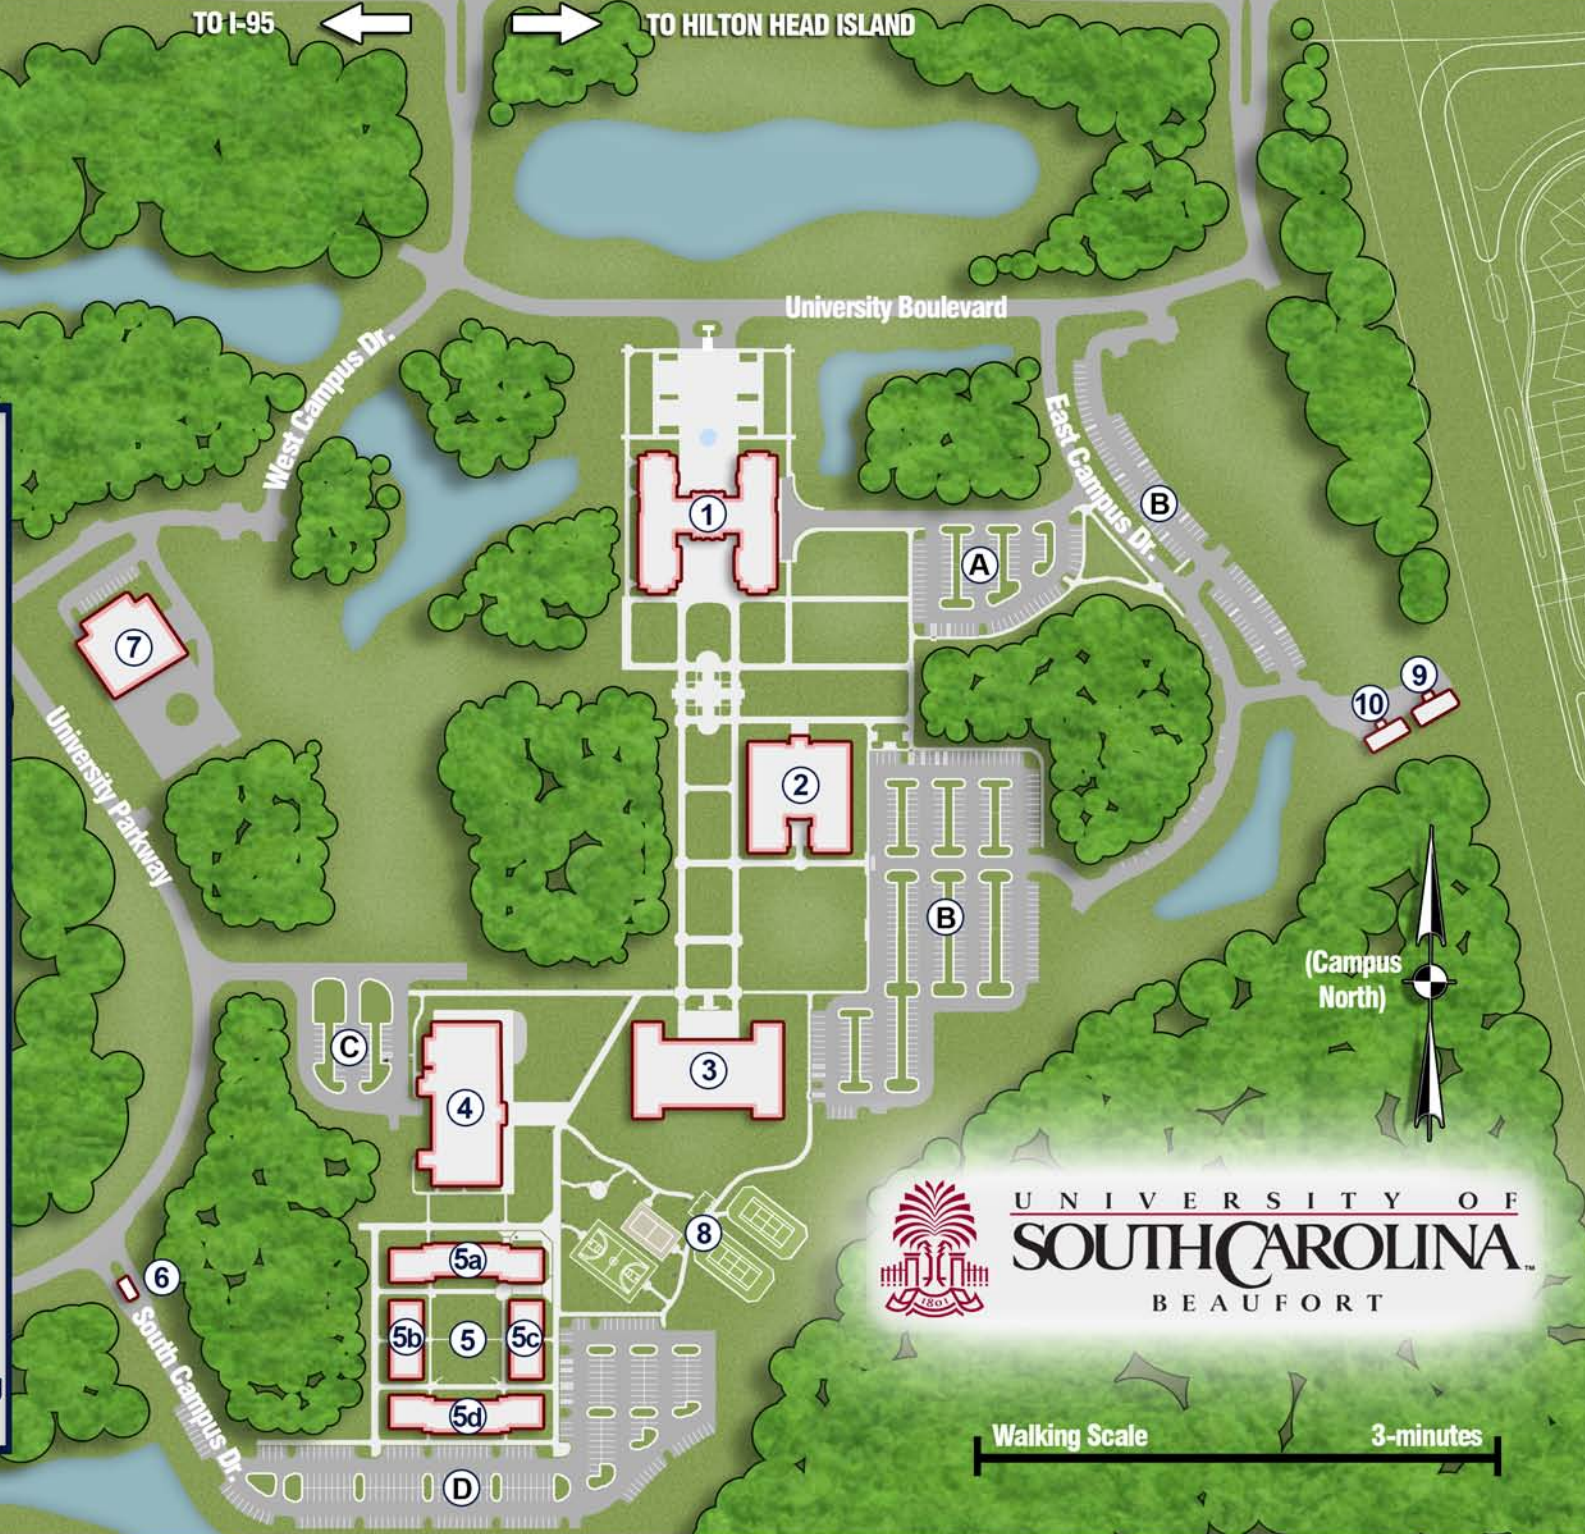

USCB's South Campus is just 25 miles from the Airport.

Exit airport onto Airways Avenue toward McKenna Drive. Merge onto Interstate 95 North and remain on I-95 for 16.5 miles. Take exit number 8 and drive east on Highway 278 for 6.5 miles. The USCB South Campus will be on the right and is accessible via two entrances off the highway.

278

FORDING ISLAND RD.

West Entrance

East Entrance

TO I-95

TO HILTON HEAD ISLAND

University Boulevard

West Campus Dr.

East Campus Dr.

University Parkway

South Campus Dr.

# HILTON HEAD GATEWAY CAMPUS

- 1. **Hargray Building**  
1 University Blvd, Bluffton, SC 29909
  - 2. **Science and Technology**
  - 3. **Library**
  - 4. **Campus Center**
  - 5. **Palmetto Village**
    - 5a - Beaufort Building
    - 5b - Hampton Building
    - 5c - Colleton Building
    - 5d - Jasper Building
  - 6. **DPS/Guard House**
  - 7. **Maintenance Building**
  - 8. **Recreation Area**
  - 9. **Athletic Field House**
  - 10. **Advancement Annex**
- 
- A **Faculty/Staff/Visitor Parking**
  - B **Commuter Student Parking**
  - C **Campus Center Staff Parking**
  - D **Palmetto Village Resident Parking**